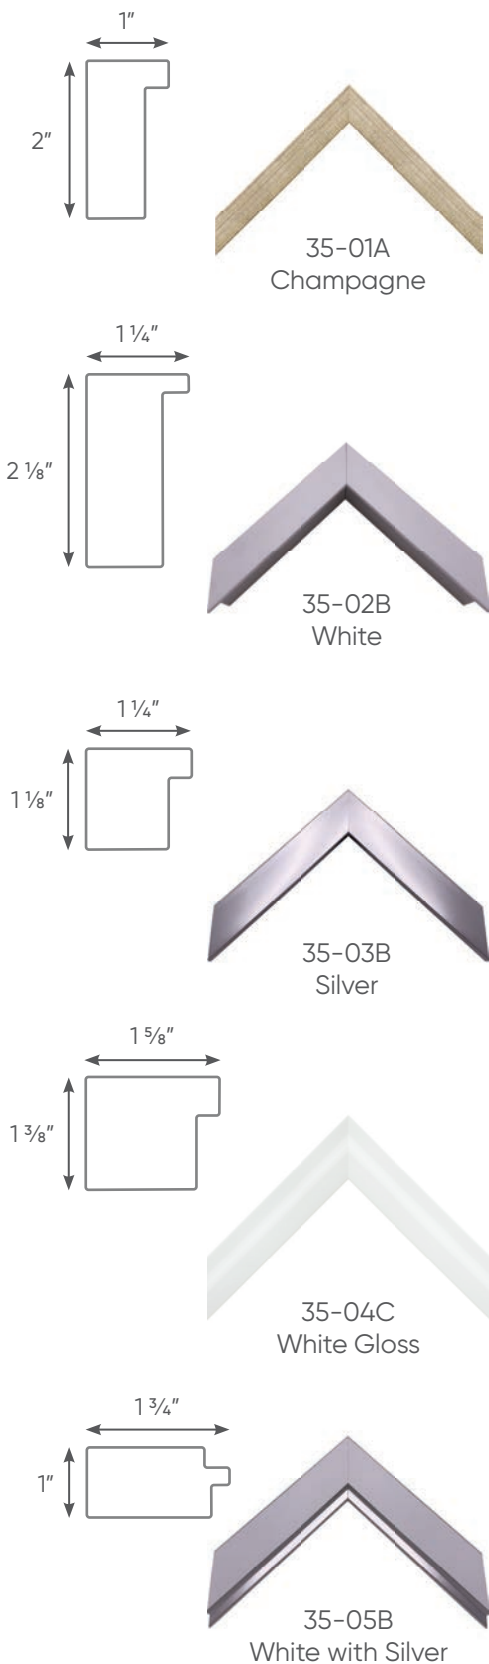

Light Tone

Light Tone

Medium Tone

Additional framing options available upon request.