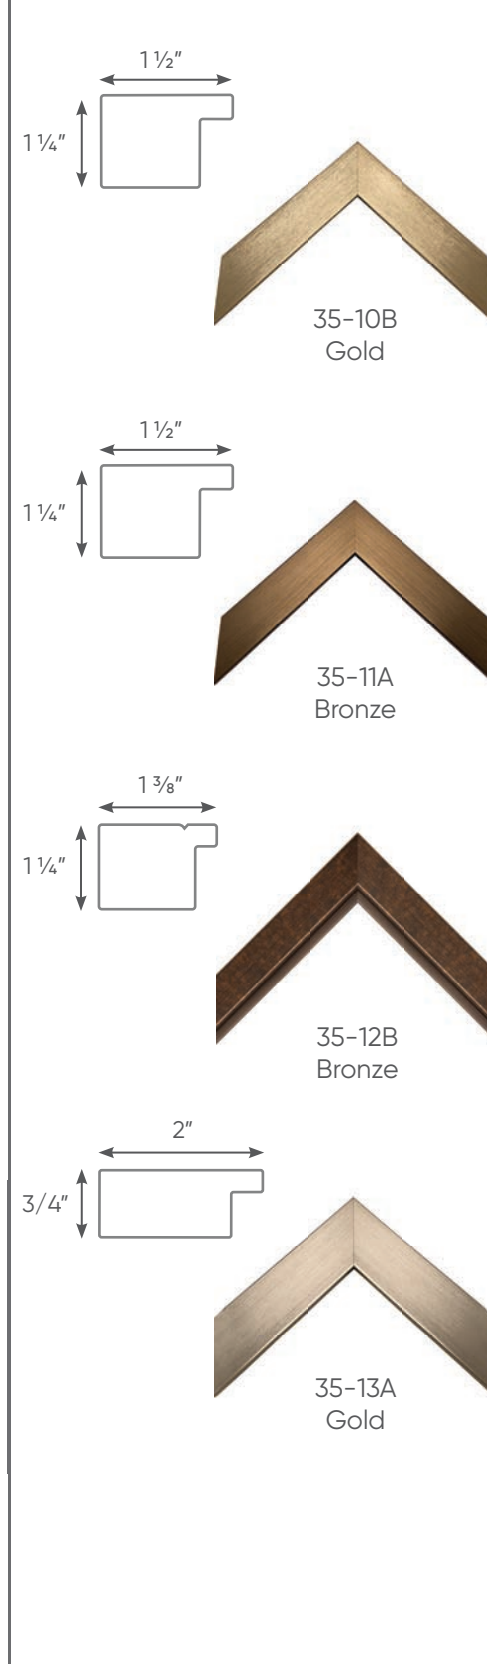

Light Tone

Light Tone

Medium Tone

Additional framing options available upon request.