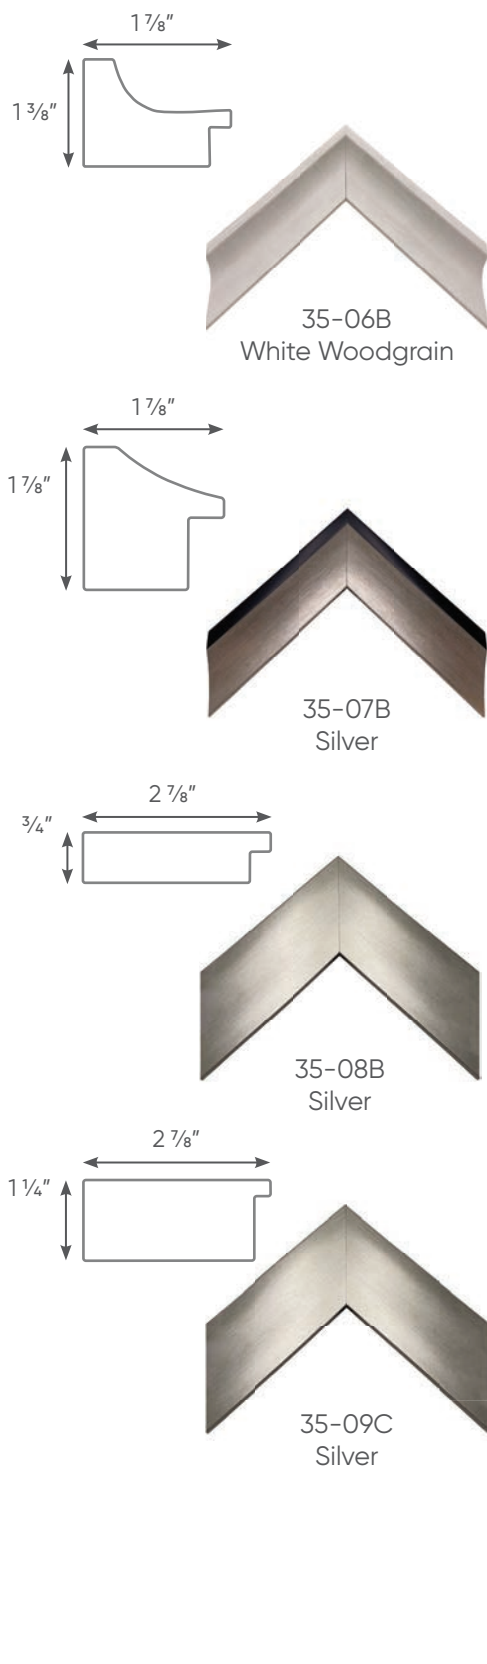

Light Tone

Light Tone

Medium Tone

Additional framing options available upon request.