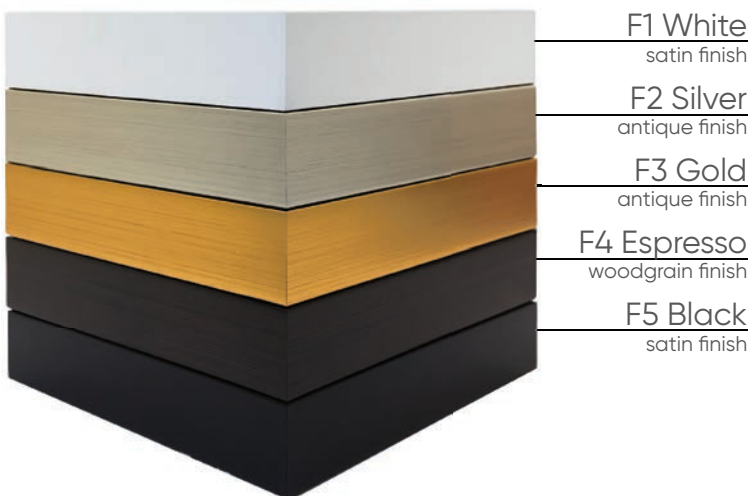

25-06 Espresso
woodgrain finish

25-07 Black
satin finish

25-08 Black & Silver
antique finish

25-09 Black & Gold
antique finish

Framed image for illustration purposes only.

Edge Frame Canvas

Edge Frame Canvas is comprised of artwork printed on high-quality canvas, hard-backed for extra durability. In addition, our inks provide durability and scratch resistance, which is ideal for commercial use. The canvas is framed with an MDF frame in various finishes shown below.

E3 Silver
antique finish

E4 Gold
antique finish

E5 Cherry
woodgrain finish

E6 Espresso
woodgrain finish

E7 Black
satin finish

Float Frame Canvas

Silver with
Antique finish, F2

Float Frame Canvas

Our Float Frame Canvas is comprised of artwork printed on high-quality canvas, and hard-backed for extra durability. Our inks are durable and scratch-resistant – ideal for healthcare, hospitality, or corporate placement. Float Frame Canvas features a 2-3/8" deep float frame. Now offering seven in-stock finishes. Also available: 1-3/8" deep.