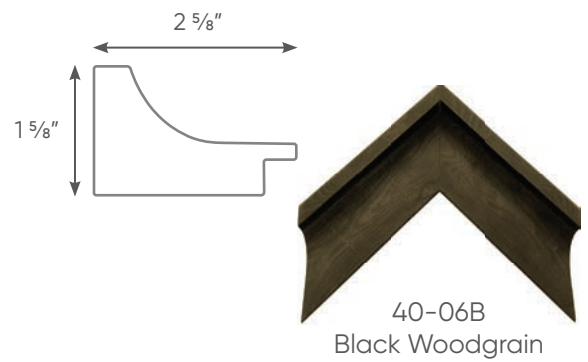

20-13A Black
woodgrain finish

20-07A Stainless Steel
woodgrain finish

20-14A Black
satin finish

Light Tone

Light Tone

Medium Tone

Additional framing options available upon request.

Dark Tone