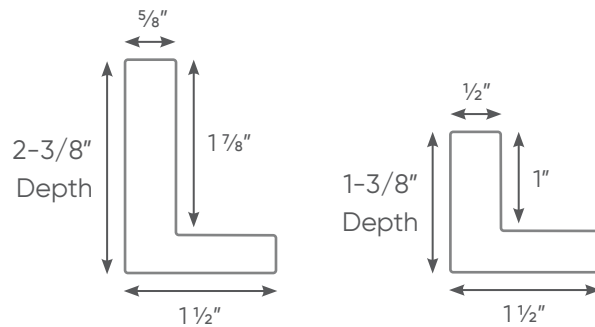

Our Float Frame Canvas is comprised of artwork printed on high-quality canvas, and hard-backed for extra durability. Our inks are durable and scratch-resistant – ideal for healthcare, hospitality, or corporate placement. Float Frame Canvas features a 2-3/8" deep float frame. Now offering seven in-stock finishes. Also available: 1-3/8" deep.