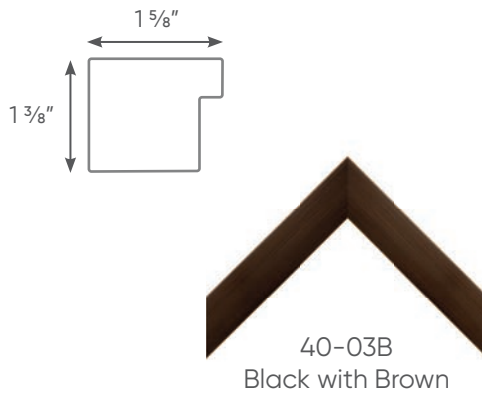

20-13A Black
woodgrain finish

20-07A Stainless Steel
woodgrain finish

20-14A Black
satin finish

Light Tone

Light Tone

Medium Tone

Additional framing options available upon request.

Dark Tone