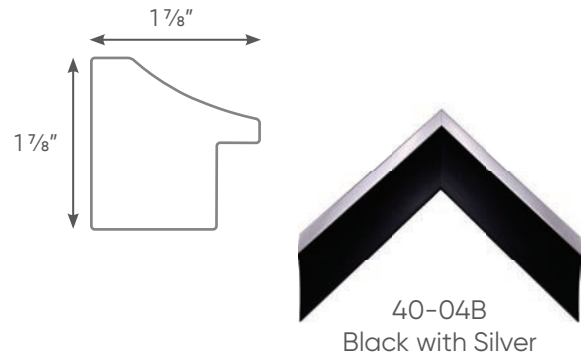

20-13A Black
woodgrain finish

20-07A Stainless Steel
woodgrain finish

20-14A Black
satin finish

Light Tone

Light Tone

Medium Tone

Additional framing options available upon request.

Dark Tone