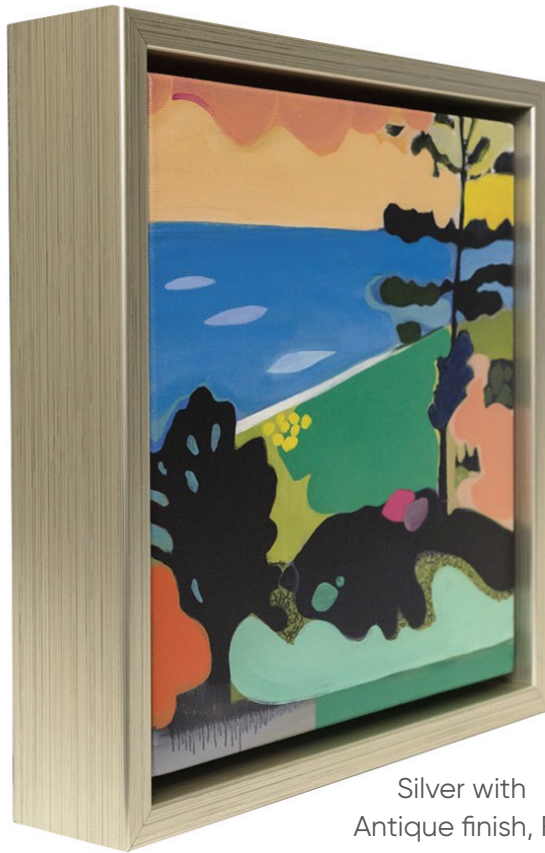

25-06 Espresso
woodgrain finish

25-07 Black
satin finish

25-08 Black & Silver
antique finish

25-09 Black & Gold
antique finish

Framed image for illustration purposes only.

Edge Frame Canvas

Edge Frame Canvas is comprised of artwork printed on high-quality canvas, hard-backed for extra durability. In addition, our inks provide durability and scratch resistance, which is ideal for commercial use. The canvas is framed with an MDF frame in various finishes shown below.

This MDF frame measures 1/4" on the face and 1-1/2" in depth.

Left: Espresso with woodgrain finish E6
Right: Blonde with woodgrain finish E2

Edge Framed Canvas finish options:

E1 White
satin finish

E2 Blonde
woodgrain finish

E3 Silver
antique finish

E4 Gold
antique finish

E5 Cherry
woodgrain finish

E6 Espresso
woodgrain finish

E7 Black
satin finish

Float Frame Canvas

Silver with
Antique finish, F2

Float Frame Canvas

Our Float Frame Canvas is comprised of artwork printed on high-quality canvas, and hard-backed for extra durability. Our inks are durable and scratch-resistant – ideal for healthcare, hospitality, or corporate placement. Float Frame Canvas features a 2-3/8" deep float frame. Now offering seven in-stock finishes. Also available: 1-3/8" deep.